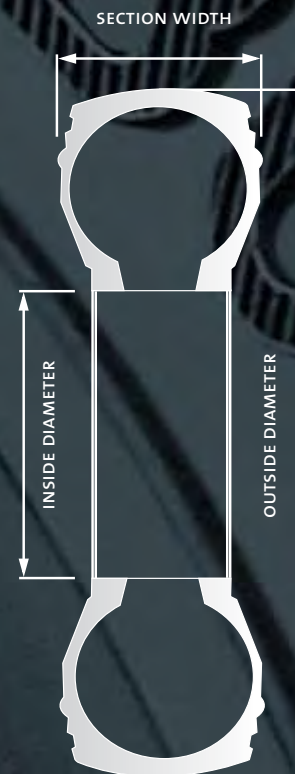

Tire Life

AVAILABLE SIZES

SIZE	RECOMMENDED RIM	INFLATED DIMENSIONS (IN)		TREAD DEPTH (32NDS)	INFLATION PRESSURE (±15%) PSI	LOAD CAPACITY (LBS) FORKLIFT UP TO 15 MPH	
		WIDTH	O.D.			FRONT	REAR
600 R9	4	6.4	21.3	32/32	145	4,147	3,190
650 R10	5	7.2	23.0	32/32	145	5,148	3,960
700 R12	5	7.5	26.3	35/32	145	6,413	4,928
700 R15	5.5	7.6	28.9	35/32	145	7,150	5,500
750 R15	6	8.3	30.3	38/32	145	8,580	6,600
815 R15	7	8.7	27.8	32/32	145	9,295	7,150
825 R15	6.5	9.4	32.9	40/32	145	10,439	8,030
250 R15	7	9.9	28.9	32/32	145	10,439	8,030
300 R15	8	12.3	32.8	46/32	145	14,729	11,330
1000 R20	7.5	11.5	41.7	43/32	145	15,158	11,660
1200 R20	8.5	12.5	44.7	52/32	145	20,306	15,620
1200 R24	8.5	12.7	48.5	48/32	145	21,450	16,500
1400 R24	10	15.2	55.8	80/32	145	32,890	25,300

RADIAL TIRE SIZES AND DIMENSIONS

28	X	9	R	15
Outside Diameter		Section Width	Construction Code	Nominal Wheel Diameter
mm		mm		
6.00		R		9
Section Width		Construction Code		Nominal Wheel Diameter
mm				
250		R		15
Section Width		Construction Code		Nominal Wheel Diameter
mm				