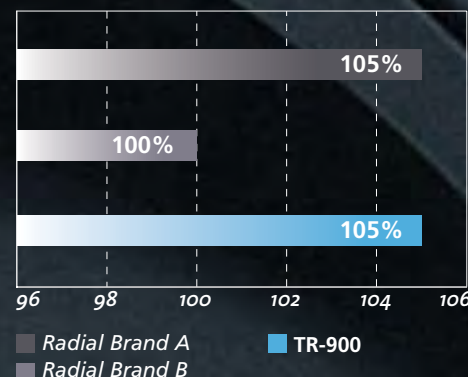

LONGER TIRE LIFE

As compared to the conventional tire, the TR-900 tread design, radial construction and reinforced sidewall combine to extend the tire life and increase puncture resistance.

Tire Life

AVAILABLE SIZES

SIZE	RECOMMENDED RIM	INFLATED DIMENSIONS (IN)		TREAD DEPTH (32NDS)	INFLATION PRESSURE (±15%) PSI	LOAD CAPACITY (LBS) FORKLIFT UP TO 15 MPH	
		WIDTH	O.D.			FRONT	REAR
600 R9	4	6.4	21.3	32/32	145	4,147	3,190
650 R10	5	7.2	23.0	32/32	145	5,148	3,960
700 R12	5	7.5	26.3	35/32	145	6,413	4,928
700 R15	5.5	7.6	28.9	35/32	145	7,150	5,500
750 R15	6	8.3	30.3	38/32	145	8,580	6,600
815 R15	7	8.7	27.8	32/32	145	9,295	7,150
825 R15	6.5	9.4	32.9	40/32	145	10,439	8,030
250 R15	7	9.9	28.9	32/32	145	10,439	8,030
300 R15	8	12.3	32.8	46/32	145	14,729	11,330
1000 R20	7.5	11.5	41.7	43/32	145	15,158	11,660
1200 R20	8.5	12.5	44.7	52/32	145	20,306	15,620
1200 R24	8.5	12.7	48.5	48/32	145	21,450	16,500
1400 R24	10	15.2	55.8	80/32	145	32,890	25,300

STABILITY

- A wide tread pattern for increased contact area.

EXTENDED TIRE LIFE

- Tread compound designed for longer life.

MAXIMUM UP TIME

- Radial technology to reduce punctures.