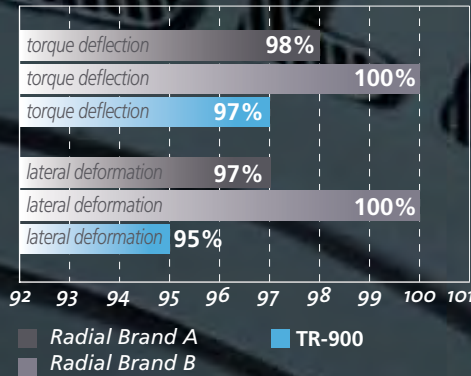

Sidewall deformation