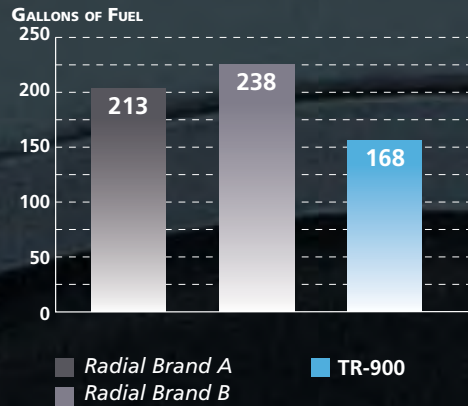

The TR-900 is ideal for applications with long runs. The radial construction allows for higher speed and a reduced heat build-up which helps to extend the life of the tire.

INCREASED STABILITY

The reinforced sidewall offers improved stability, safety and a comfortable ride. This tire is designed to handle sudden maneuvers such as sharp turns and abrupt braking.

The TR-900 optimizes vibration absorption for a smoother ride, reducing stresses on the machine, operator and load.

Sidewall deformation

Fuel consumption for 1000 working hours

ENERGY SAVINGS

The TR-900 tread compound features a low rolling resistance, which maximizes the energy efficiency, resulting in greater fuel savings.